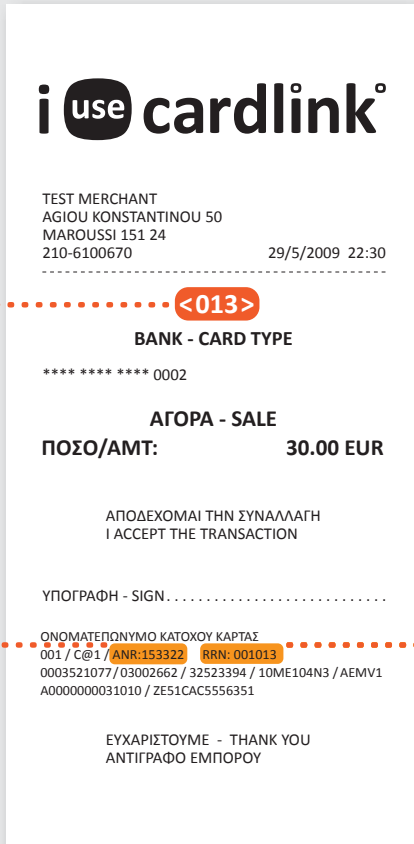

Manual XL POS Optimum.

Customer services helpline:

+30 210 630 3003

08:00-22:00 Monday-Saturday.

Receipt number

Receipt sample

"ANR" code

"RRN" code